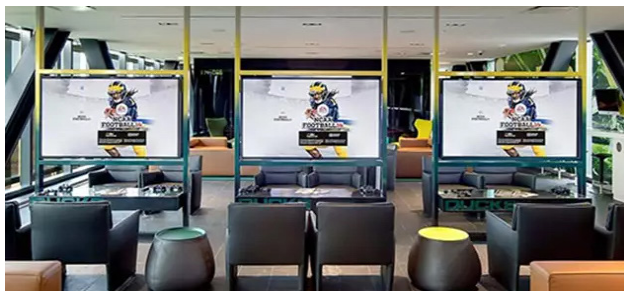

Planar UltraRes W Series

Extended Digital Canvas for Hybrid Meetings & Unified Collaboration

Planar® UltraRes™ W Series is ideally sized to suit video-based meetings in moderately-sized rooms using the most popular platforms such as Microsoft Teams® with its Front Row layout.

- 105" size with 21:9 ultra-wide aspect ratio
- 5K resolution
- Designed for 24x7 operation
- Landscape or portrait orientation
- Designed to mitigate cyber security threats
- Dual-source simultaneous viewing
- Optional multi-point projected capacitive touch
- Optional Planar® ERO-LCD™ protective glass

Add Toughness

Some displays are available with Planar® ERO-LCD™ (Extended Ruggedness and Optics™), a protective glass bonded to the front of the display using a proprietary process that creates a highly durable surface that withstands rigors of high-traffic and interactive environments.