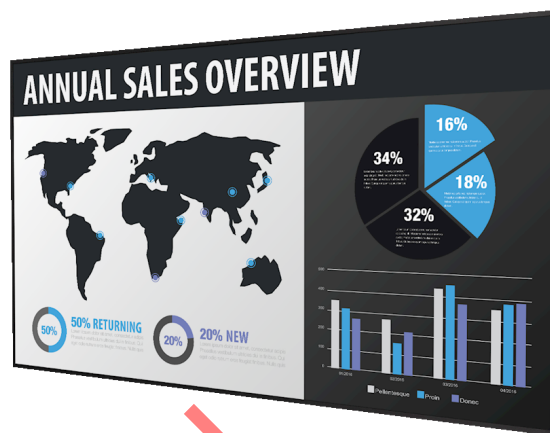

# Planar QE7550

4K LCD Display

The Planar® QE7550 is a large format 4K (3840 x 2160) LCD display that is ideal for applications ranging from dynamic digital signage to collaborative meeting spaces. It supports native 4K resolution at up to 60Hz via HDMI 2.0 and DisplayPort 1.2, enabling smooth motion video and mouse tracking. Users can view four sources simultaneously in quad layout and receive remote monitoring alerts via email when a designated event occurs. For precise image control, adjustments can be made within each of the four zones allowing users to optimize the picture quality at the source level. Operating without fans, it provides whisper quiet operation and reduced points of failure.

SPECIFICATION	DETAIL
Product Name	Planar QE7550
Planar Part Number	997-8795-01
Display Resolution	Ultra HD (3840 x 2160)
Screen Size	75 in. (diagonal)
Aspect Ratio	16:9
Display Active Area	65.0" (1650mm) x 36.5" (928mm)
Cabinet Dimensions (W x H x D)	66.1" x 37.8" x 3.2" (1680mm x 959mm x 82mm)
Bezel Width	0.60" (15.3mm) left/right; 0.61" (15.4mm) top/bottom
Brightness (typ)	500 nits
Response Time (typ)	6 ms
Frame Rate	120Hz
Contrast Ratio (typ)	1200:1
Contrast Ratio - Dynamic	20,000:1
Viewing Angle (typ)	178°
Color Gamut	72% NTSC
Display Color	>1 billion colors. Full 10 bit data path
Modes	3840x2160 @ 24/25/30/60Hz; 1920x1080 @ 24/25/30/50/60Hz; 480p, 576p, 720p @ 50/60 Hz; 1080p @ 24/25/30/50/60Hz; 1080i @ 50/60 Hz
Pixel Pitch	0.429 mm
Weight	115 lbs (52 kg)
Backlight	LED